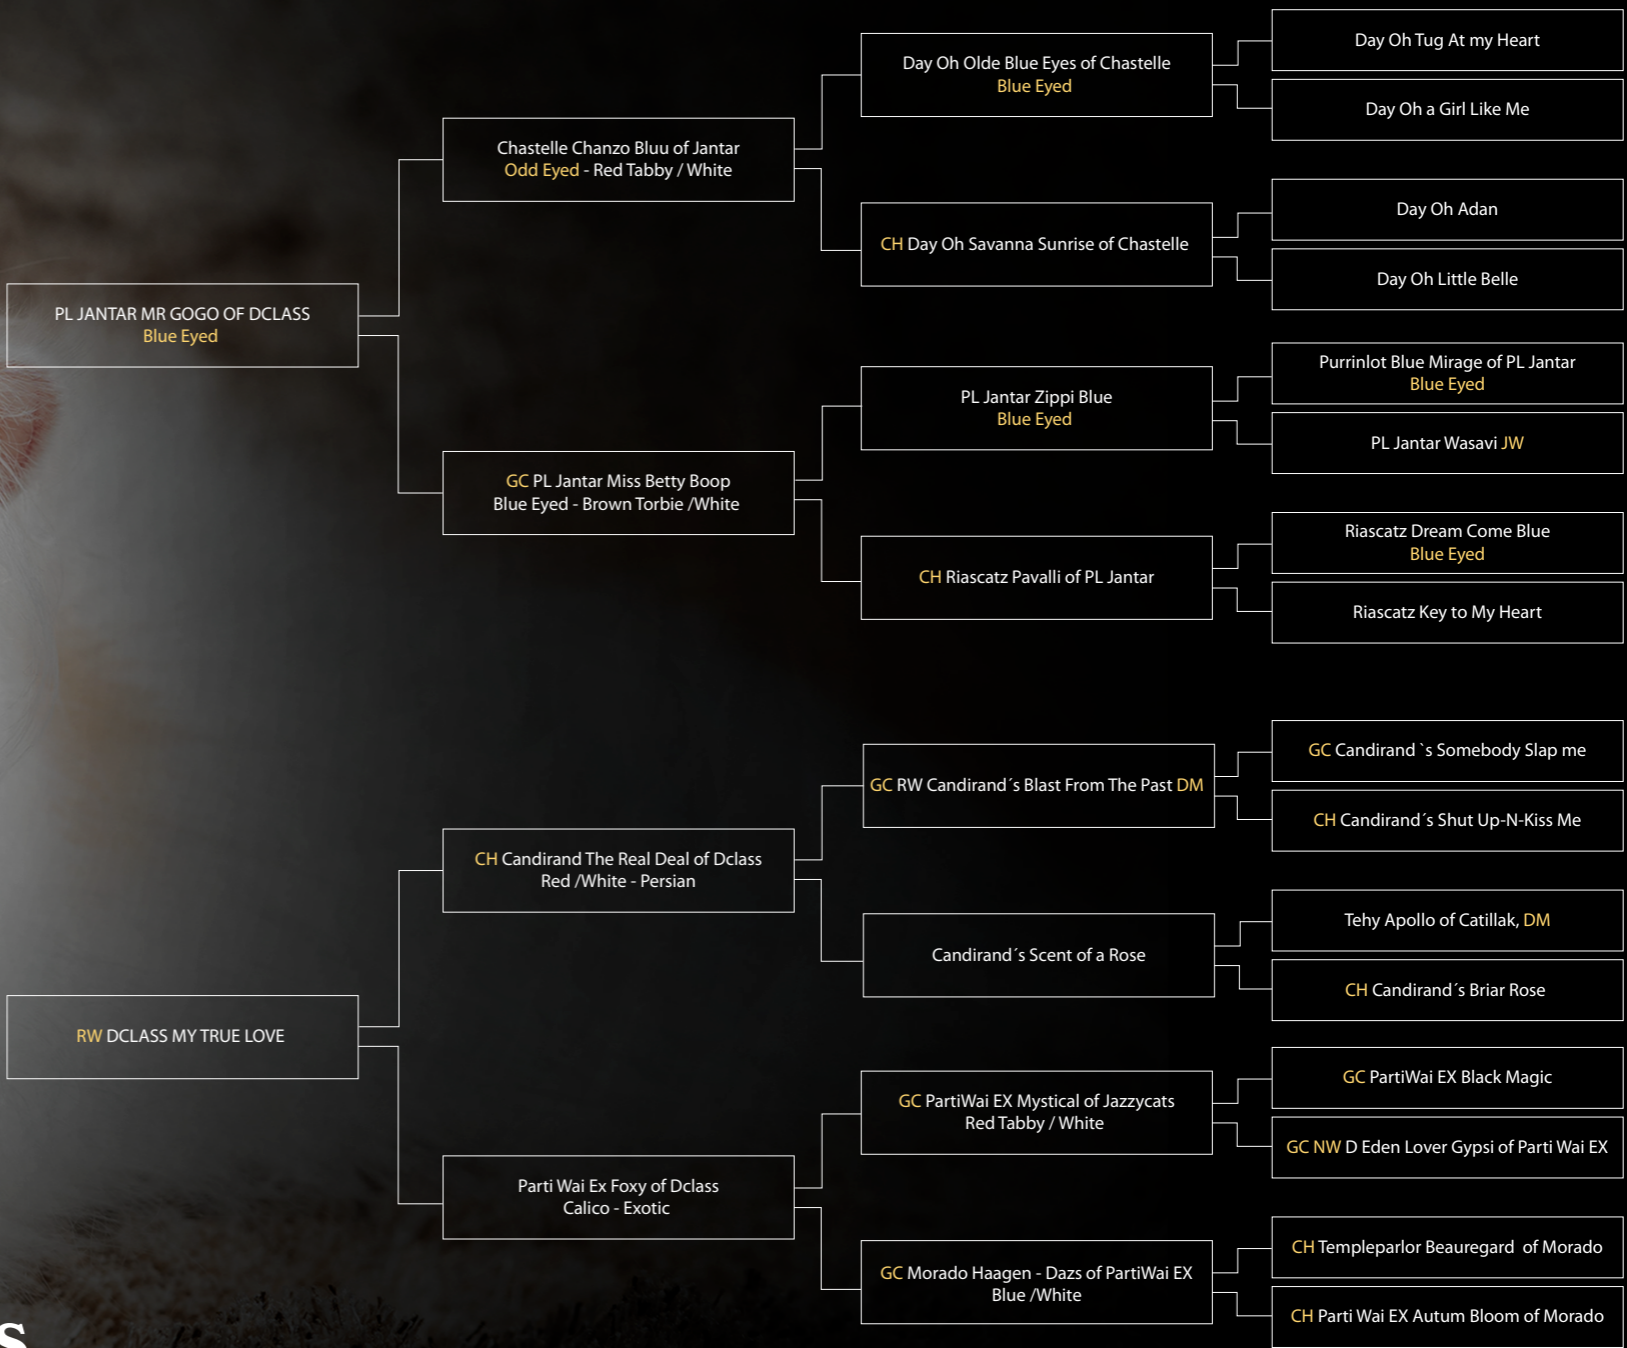

MONARKS
CATTERY

ELH DCLASS ARTURO OF MONARKS

Color: Red/White male - Odd/Blue eyed Carrier